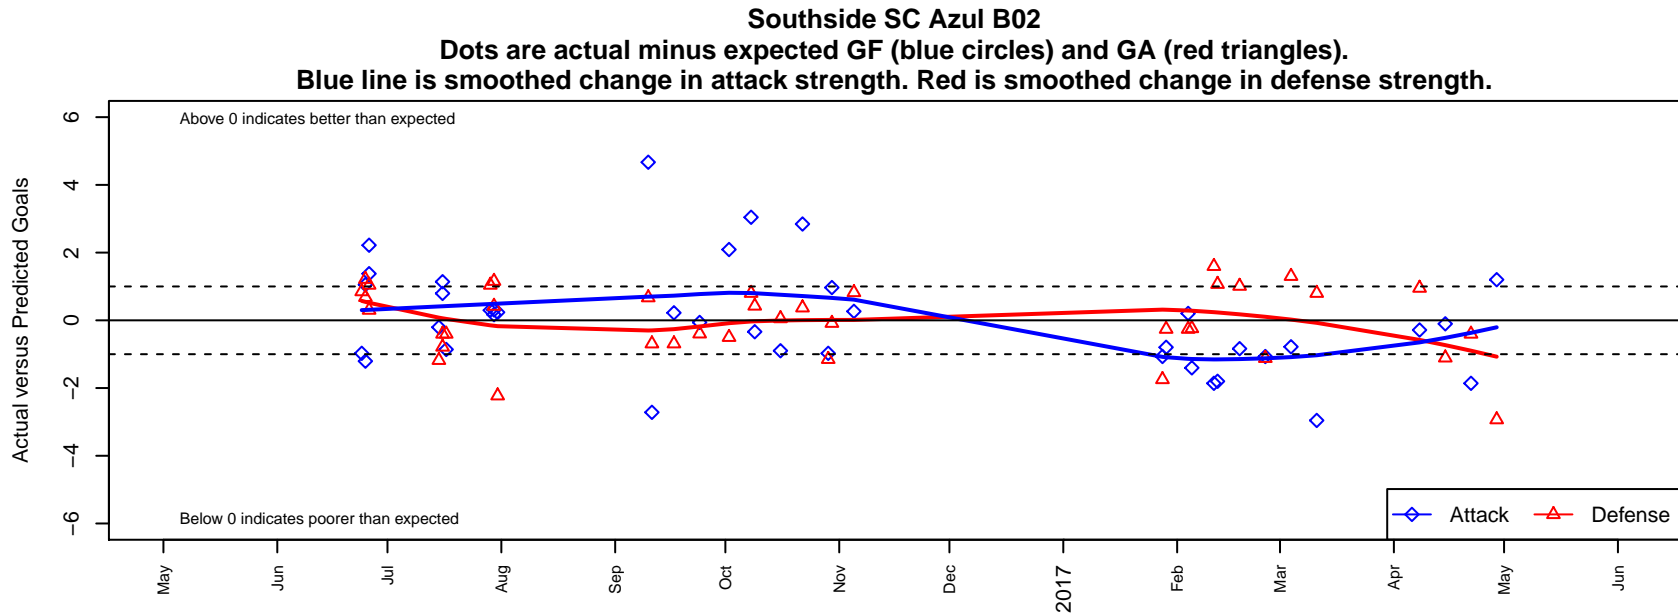

## Southside SC Azul B02

Southside SC  
 Tigard, OR  
 B02 total strength=1505  
 attack=15.12 defense=8.79  
 fall league = PTT B02 Div 1 Green  
 spr league = Win OYS B02 Premier Green

alt names used:  
 SSC Boys 2002 Azul  
 SSC Boys 2002 Azul  
 SOUTHSIDESSC AZUL B02  
 SSC 02B Azul  
 SSC 02B Azul  
 SSC 02B Azul

**attack and defense variance (black dot)  
relative to other teams  
and top 10 in region**

**attack and defense rating  
relative to others at age  
and all opponents in last 13 months**

**Performance relative to 13 month average**