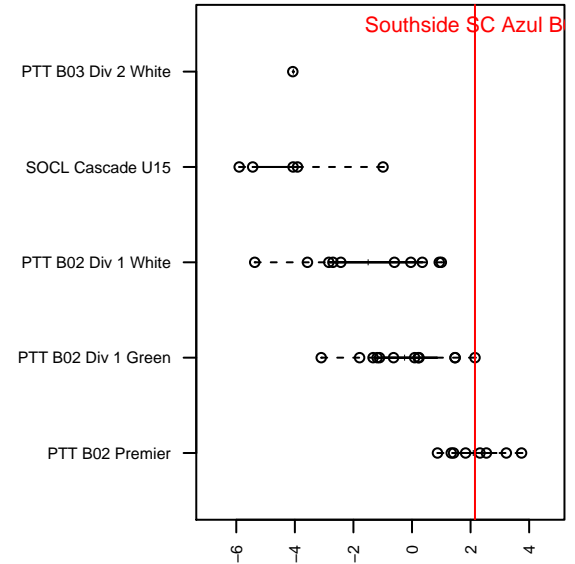

## Southside SC Azul B02

Southside SC  
 Tigard, OR  
 B02 total strength=1505  
 attack=15.12 defense=8.79  
 fall league = PTT B02 Div 1 Green  
 spr league = Win OYS B02 Premier Green

alt names used:  
 SSC Boys 2002 Azul  
 SSC Boys 2002 Azul  
 SOUTHSIDESSC AZUL B02  
 SSC 02B Azul  
 SSC 02B Azul  
 SSC 02B Azul

Venues played:  
 2016 Clash At the Border Gold/Silver U15  
 2016 Beaverton Cup BU15 Gold  
 2016 Mt Hood Challenge U15 Gold  
 2016 PTT B02 Division 1 Green  
 2016 Win OYS B02 Premier Green  
 2016 OYS State Cup B02

**attack and defense variance (black dot)  
relative to other teams  
and top 10 in region**

**attack and defense rating  
relative to others at age  
and all opponents in last 13 months**

**Performance relative to 13 month average**